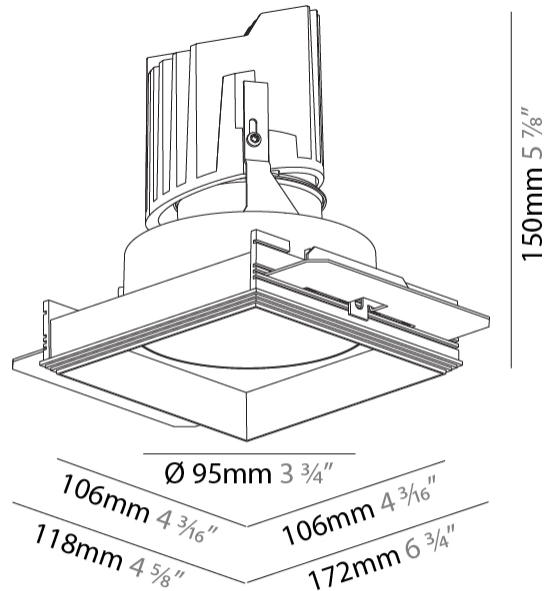

ELECTRICAL

Lamp Type: LED (Zhaga Standard)
Input Wattage (W): 16.5
Total Output Wattage (W): 14.7
Dimming: Dali Dimming
Driver Included: No
Driver Location: Recessed Housing
Driver Type: Constant Current - 120Vac
Driver Class: Class 2
Housing: See Components
Input Voltage (V): 120
Constant Current (MA): 350

LED

Number of LEDs: 1
Color Temperature (°K): Warm Dim
Max. Delivered Lumen (lm): 770
Nominal Lumen (lm): 1140
CRI: >90 CRI
Lamp Life (hrs): 50000
Upon Request: RGB-W Tunable White Special Color Temperature Special LED

OPTICAL

Reflector: 20 / 40 / 60
Upon Request: Special Beam Angles

RATINGS AND CERTIFICATIONS

Zaneen Group, Inc. 6260 F 1600 988-3382, F 416-247-9319, www.zaneen.com

Certified By: Certified for North American Standards
In a constant effort to supply the best product, we reserve the right to change specifications or materials without notice. The most recent specification sheets are found at zaneen.com