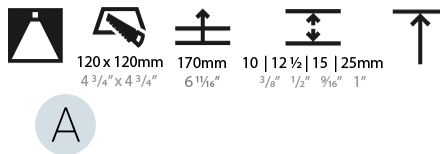

ELECTRICAL

Lamp Type: LED (Zhaga Standard)
Input Wattage (W): 16.5
Total Output Wattage (W): 14.7
Dimming: Dali Dimming
Driver Included: No
Driver Location: Recessed Housing
Driver Type: Constant Current - 120Vac
Driver Class: Class 2
Housing: See Components
Input Voltage (V): 120
Constant Current (MA): 350

LED

Number of LEDs: 1
Color Temperature (°K): Warm Dim
Max. Delivered Lumen (lm): 770
Nominal Lumen (lm): 1140
CRI: >90 CRI
Lamp Life (hrs): 50000
Upon Request: RGB-W Tunable White Special Color Temperature Special LED

OPTICAL

Reflector: 20 / 40 / 60
Upon Request: Special Beam Angles

RATINGS AND CERTIFICATIONS

Zaneen Group, Inc. 6260 F 1600 988-3382, F 416-247-9319, www.zaneen.com

Certified By: Certified for North American Standards
In a constant effort to supply the best product, we reserve the right to change specifications or materials without notice. The most recent specification sheets are found at zaneen.com